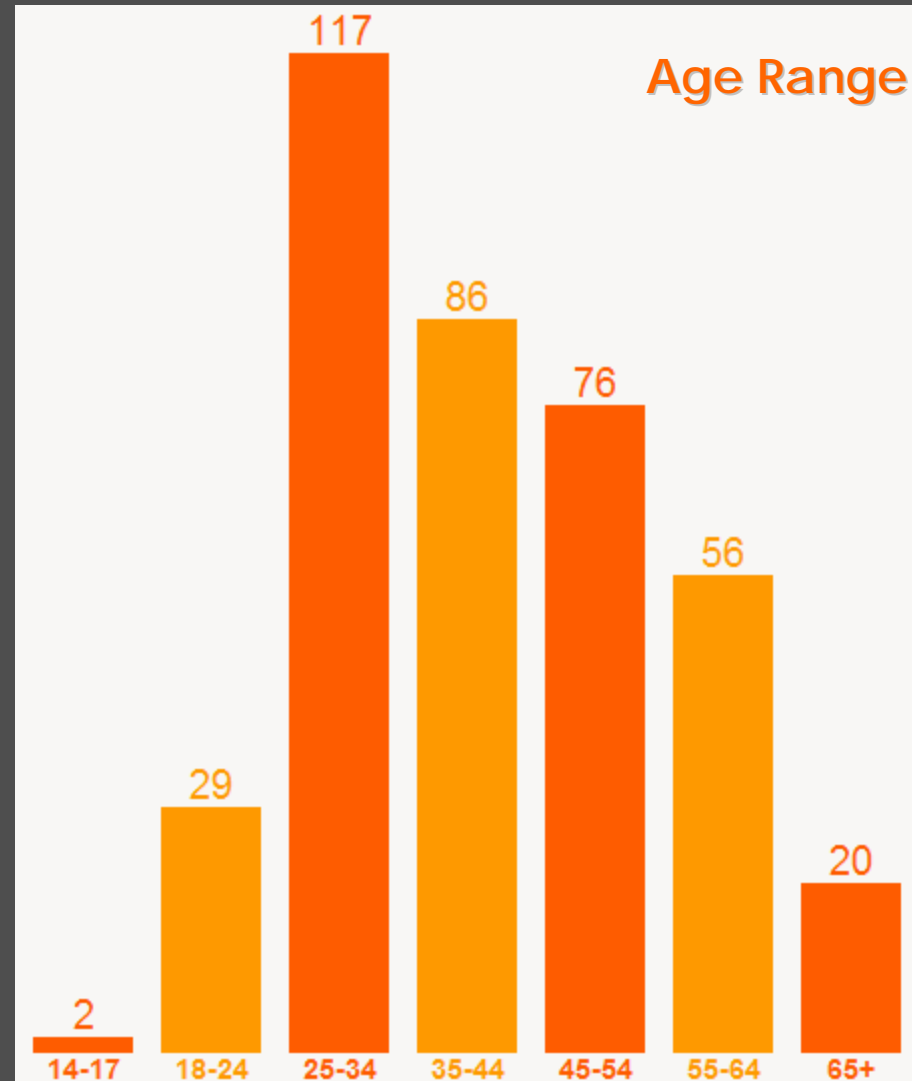

Submit Your Ideas

50 Days Remaining 22 Ideas Submitted

CATEGORIES

- RANDOM NEWEST POPULAR

Overview

429 Ideas

386 Participants

What makes a great Phoenix?