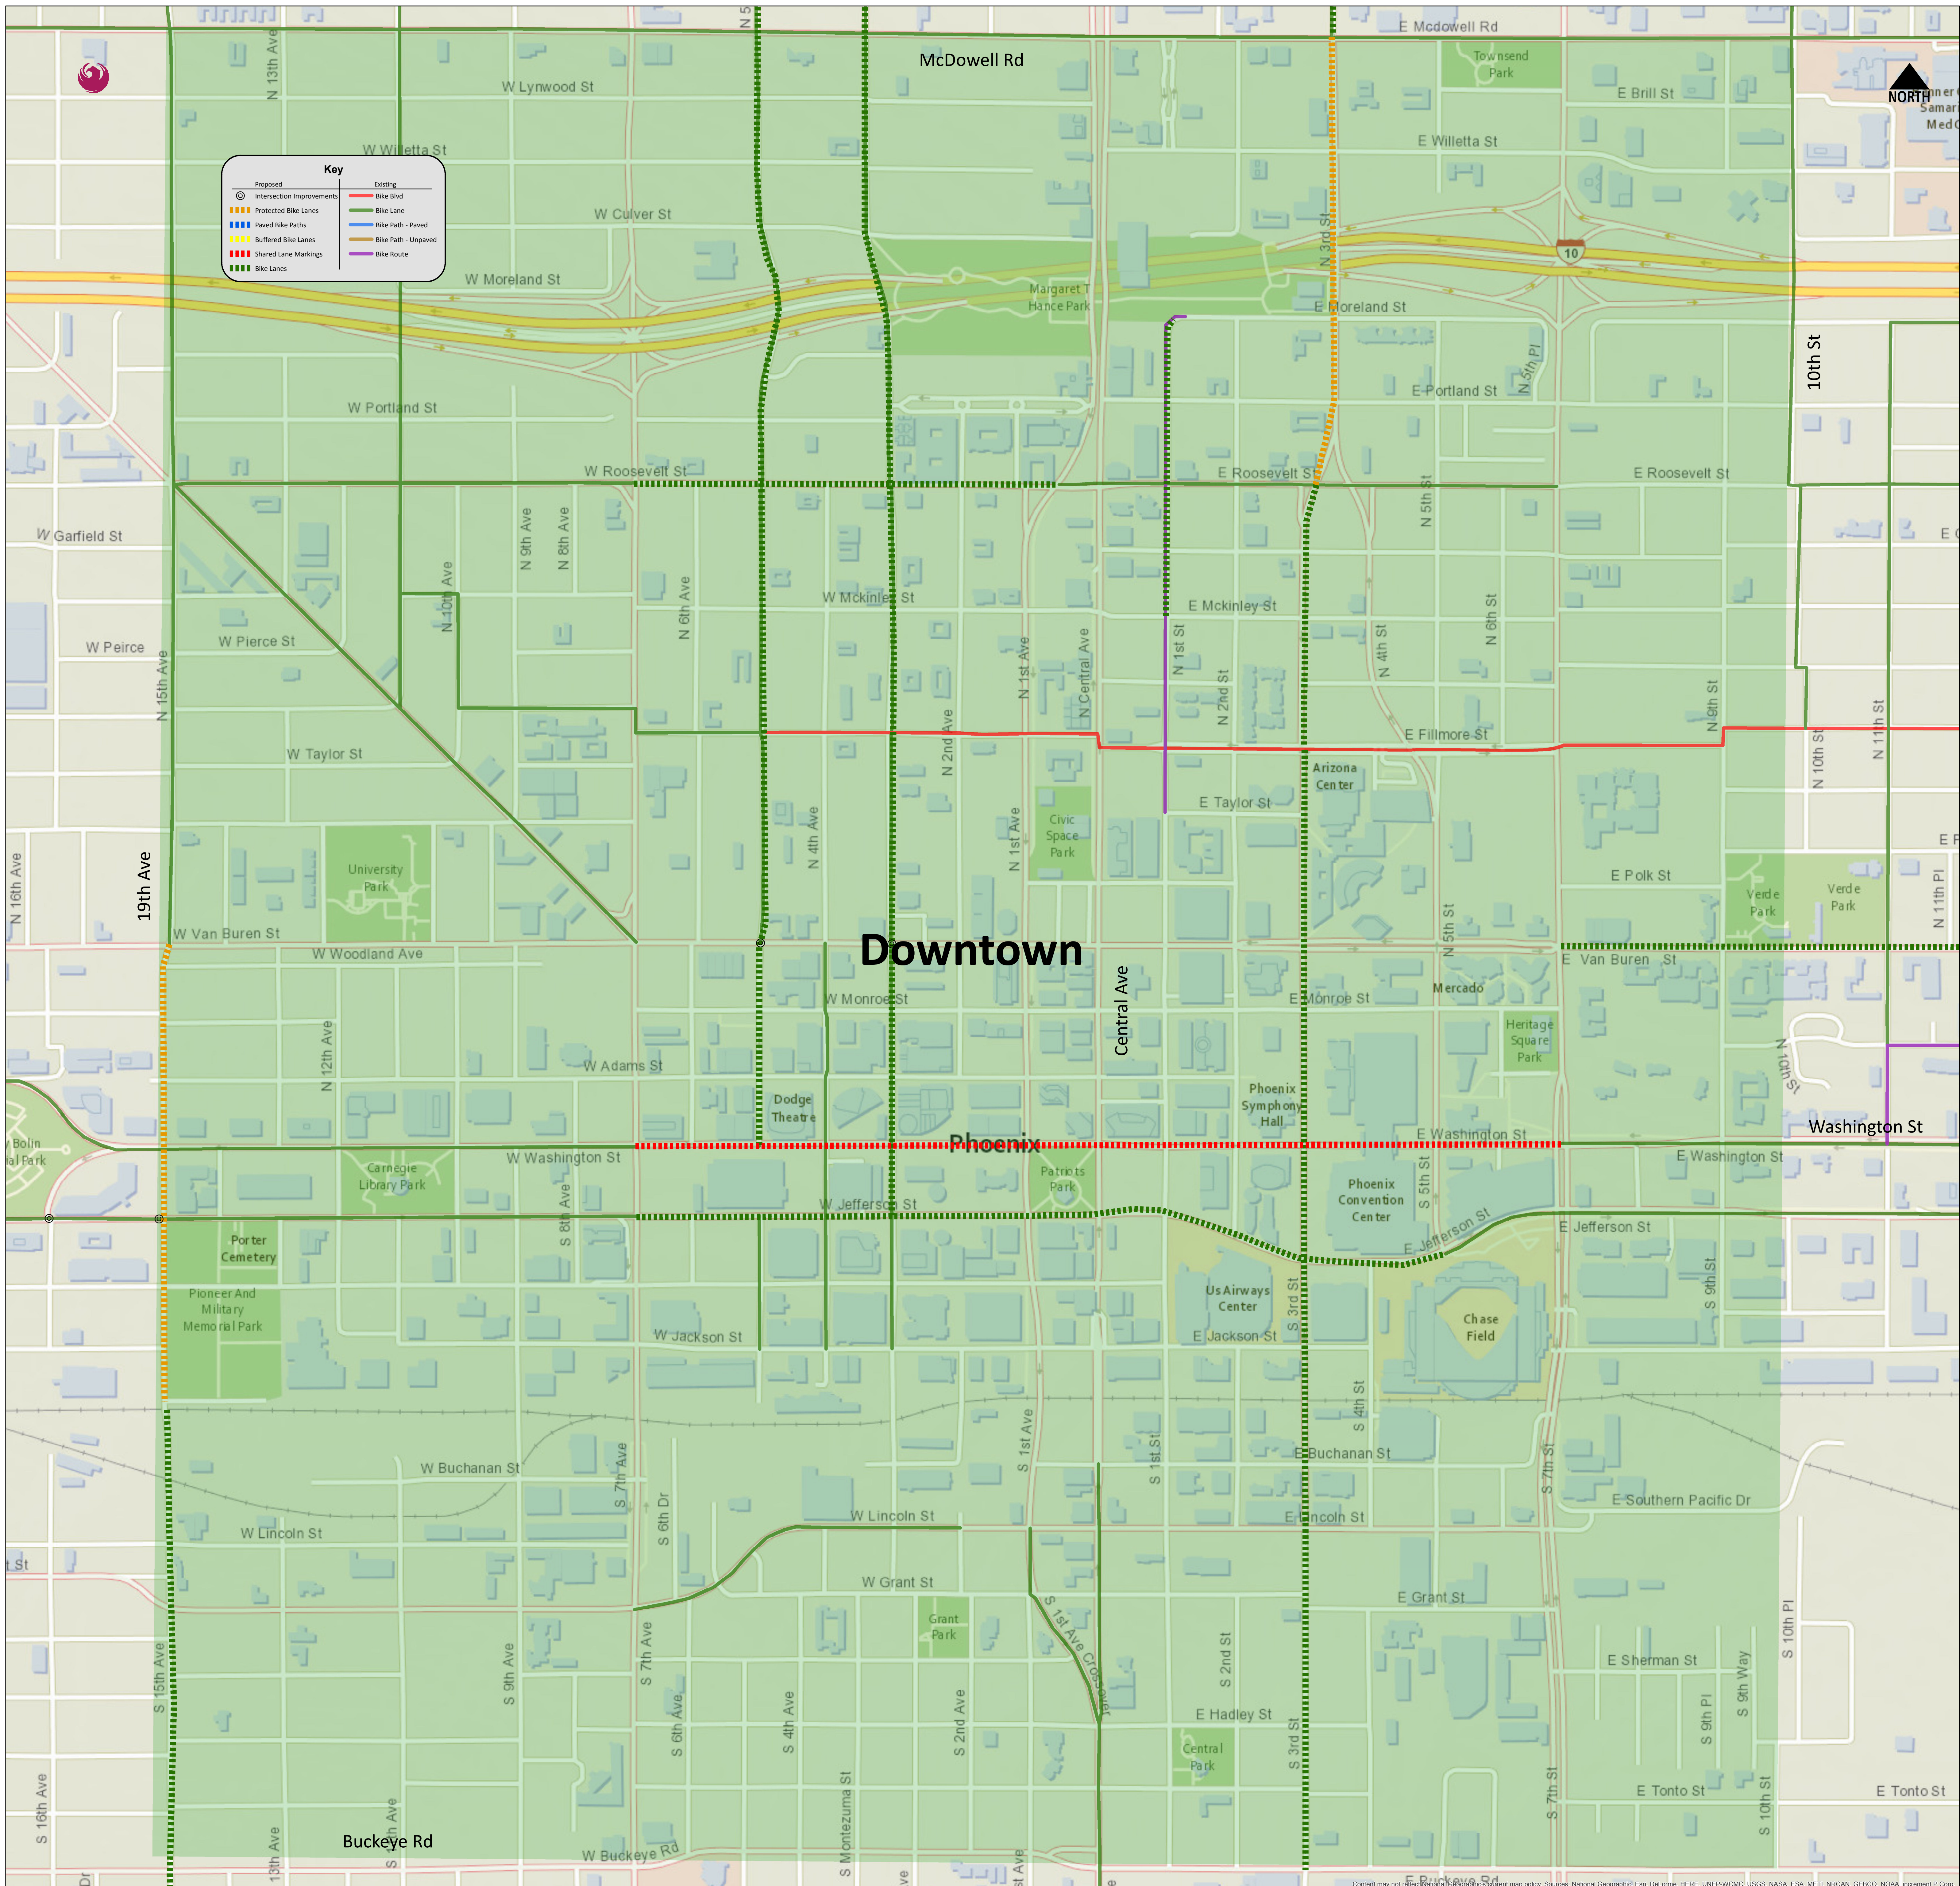

5 Year Bicycle Program Central City/Cross Town

Downtown

Phoenix

Buckeye Rd