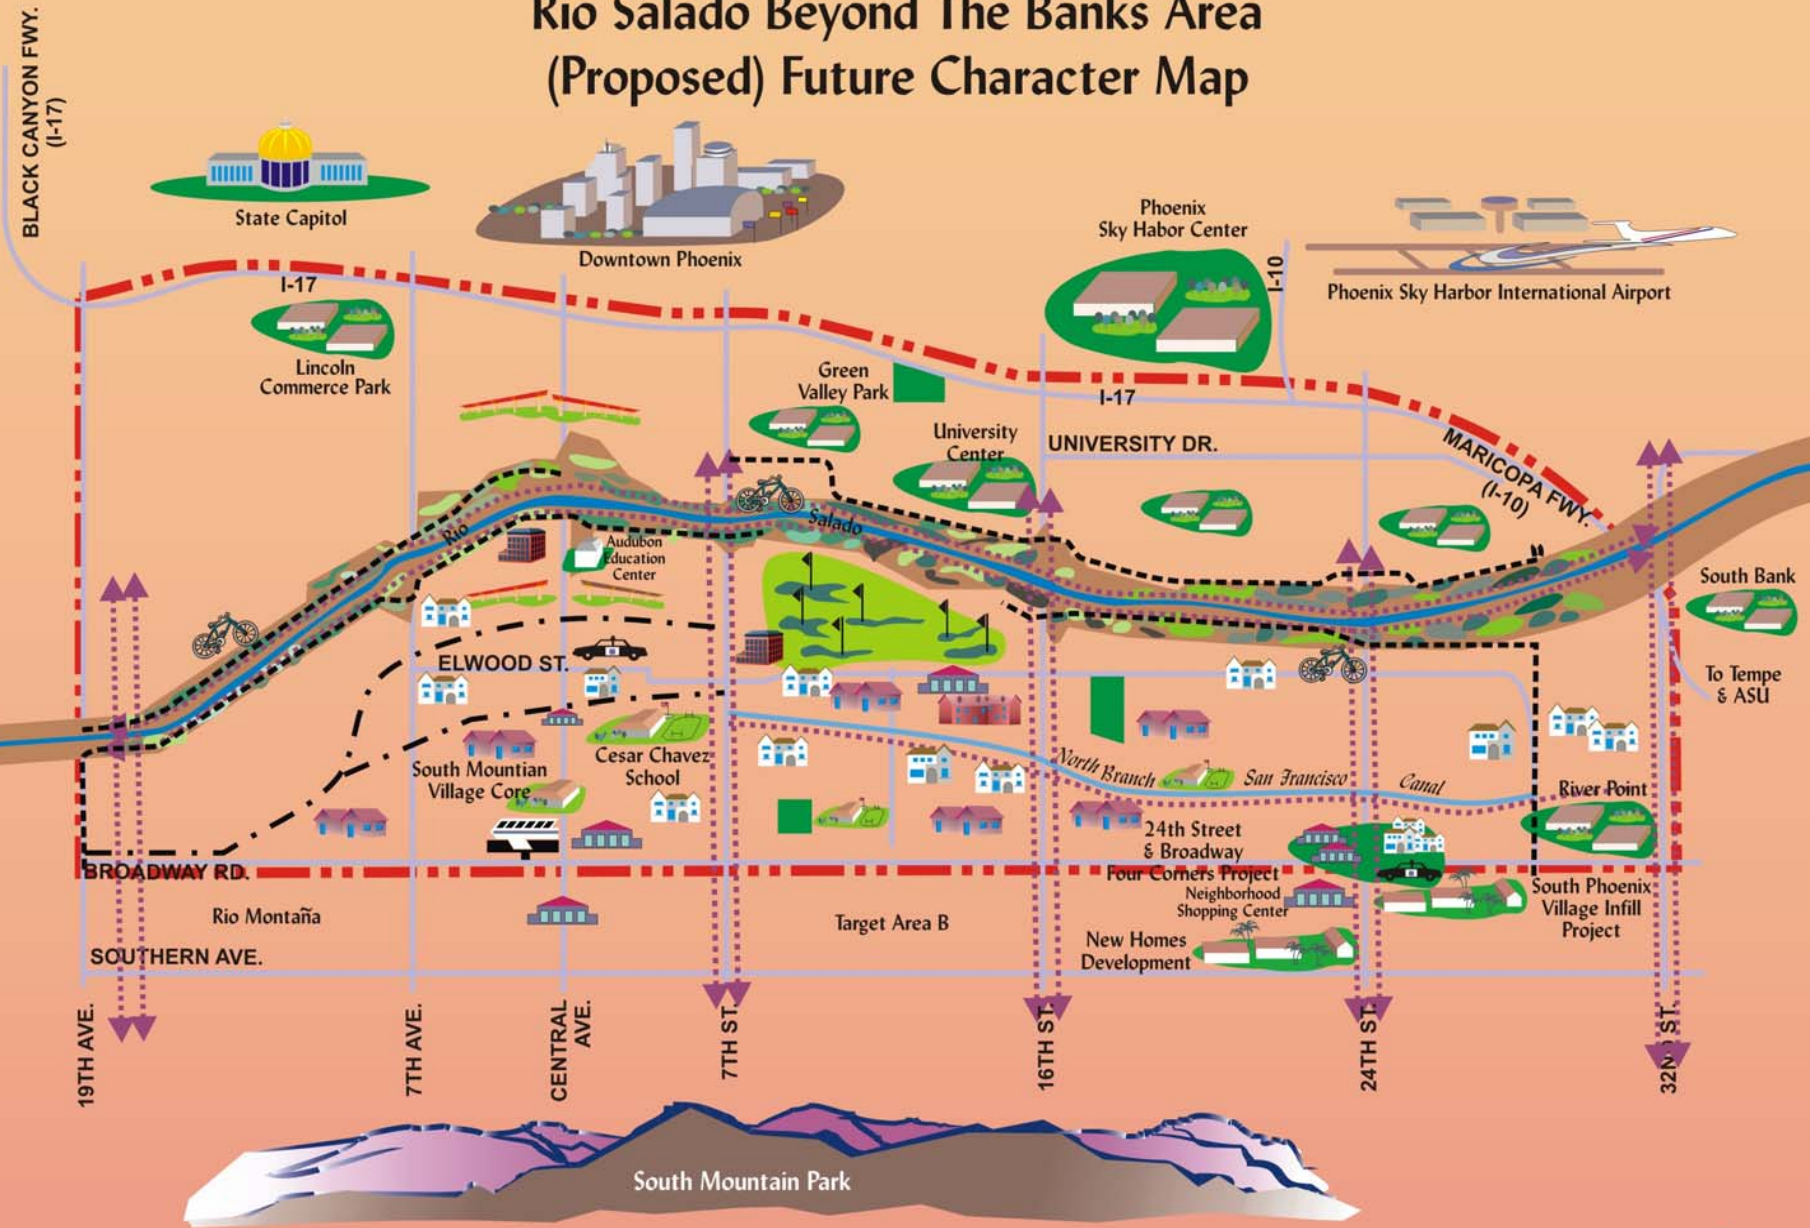

Rio Salado Beyond the Banks

Historical Character Map - Circa 1962

Rio Salado Beyond The Banks Area (Existing) Character Map

- 
 Beyond the Banks Boundary
- 
 Rio Salado Habitat Restoration Project
- 
 Existing Gateway
- 
 Commercial Corridor
- 
 Commerce Park
- 
 Bus Transit Station
- 
 Police Station
- 
 Sand & Gravel

Rio Salado Beyond The Banks Area (Proposed) Future Character Map

- Multi Use Trail
- Beyond the Banks Boundary
- Rio Salado Habitat Restoration Project
- Existing Gateway
- Future Gateway
- Rio Salado Scenic Drive
- Parkway Options
- Ed Pastor Transit Center
- Commercial Corridor
- Future "Audubon Nature Center"
- Future Golf Course
- Commerce Park
- Police Station