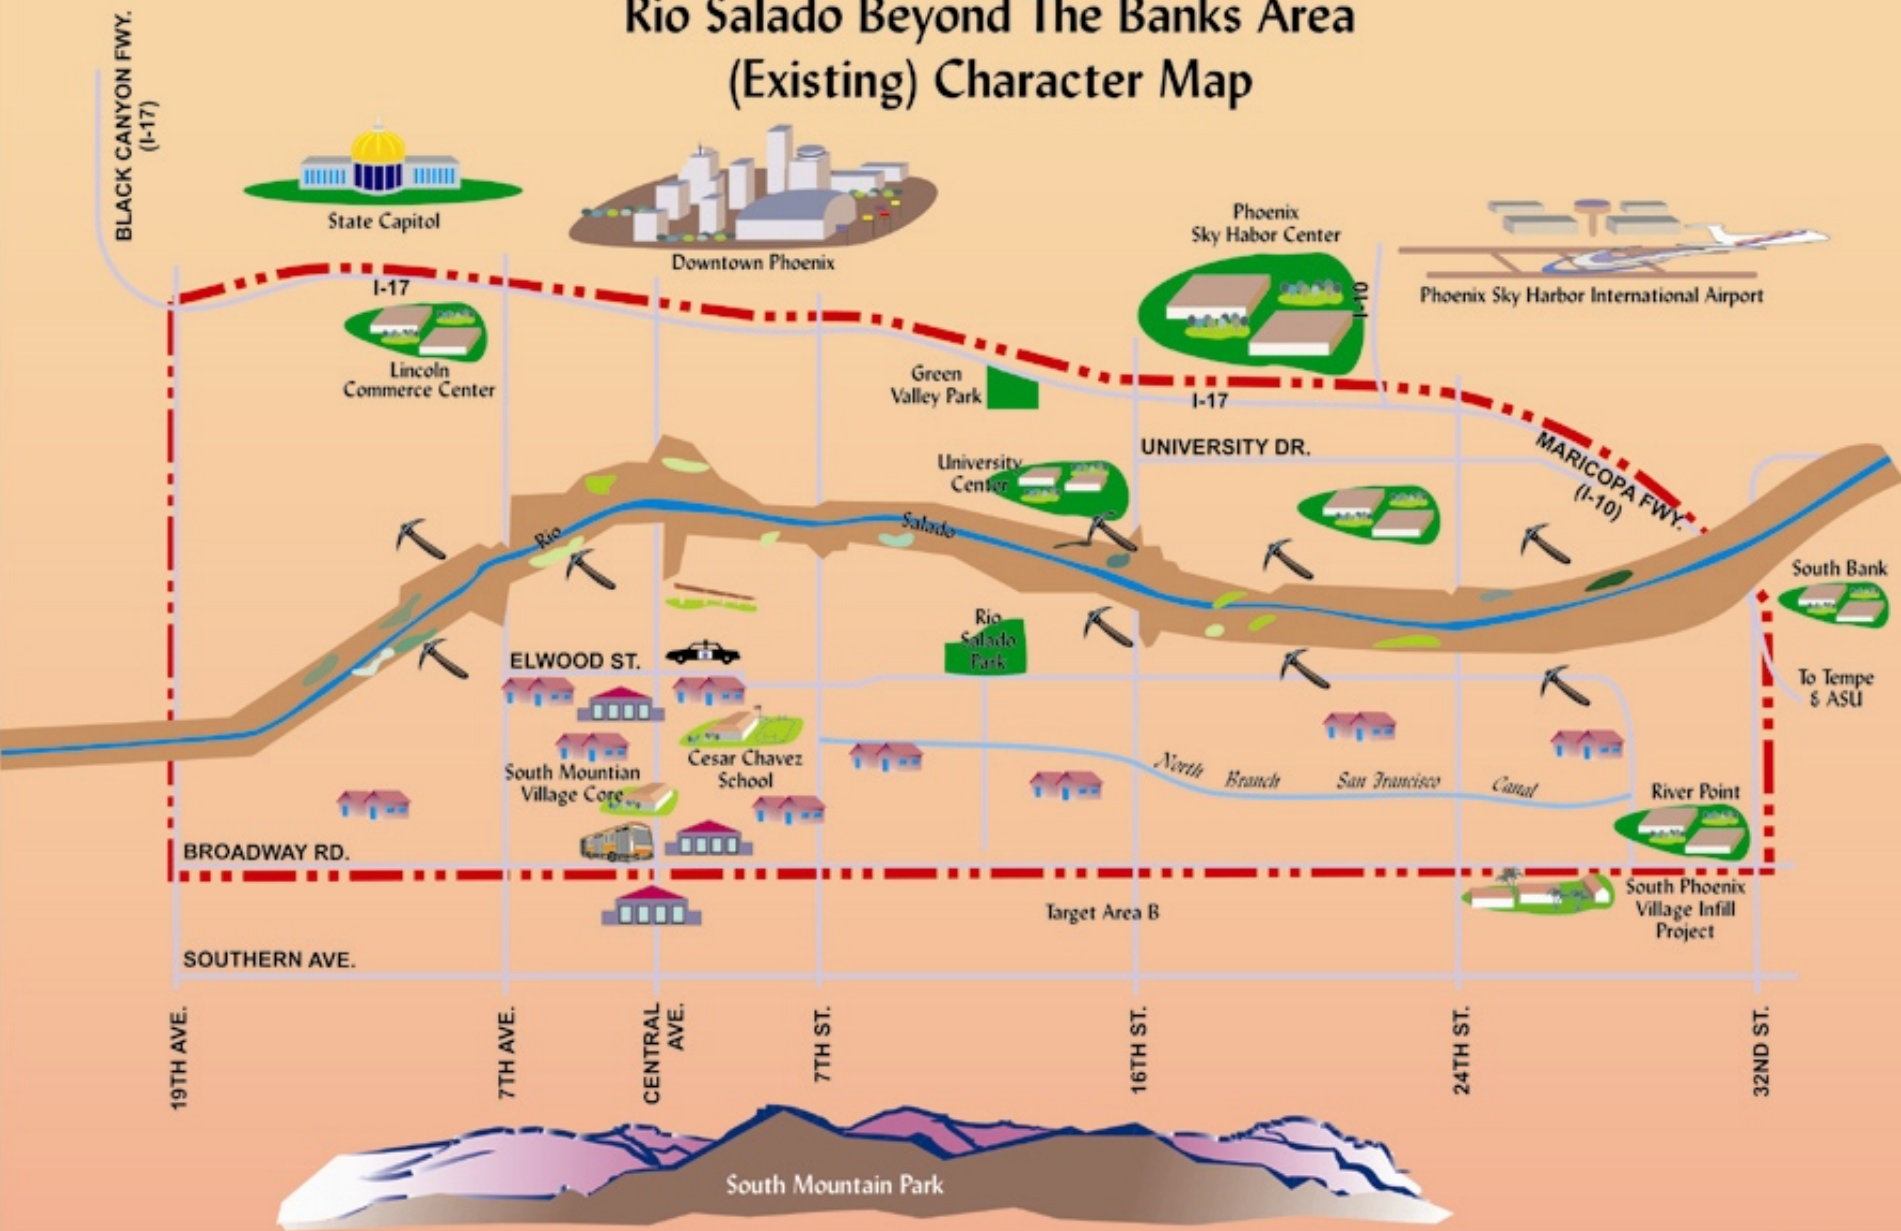

Rio Salado Beyond the Banks

Historical Character Map - Circa 1962

Rio Salado Beyond The Banks Area (Existing) Character Map

- 
 Beyond the Banks Boundary
- 
 Rio Salado Habitat Restoration Project
- 
 Existing Gateway
- 
 Commercial Corridor
- 
 Commerce Park
- 
 Bus Transit Station
- 
 Police Station
- 
 Sand & Gravel

Rio Salado Beyond The Banks Area (Proposed) Future Character Map

- Multi Use Trail
- Beyond the Banks Boundary
- Rio Salado Habitat Restoration Project
- Existing Gateway
- Future Gateway
- Rio Salado Scenic Drive
- Parkway Options
- Ed Pastor Transit Center
- Commercial Corridor
- Future "Audubon Nature Center"
- Future Golf Course
- Commerce Park
- Police Station