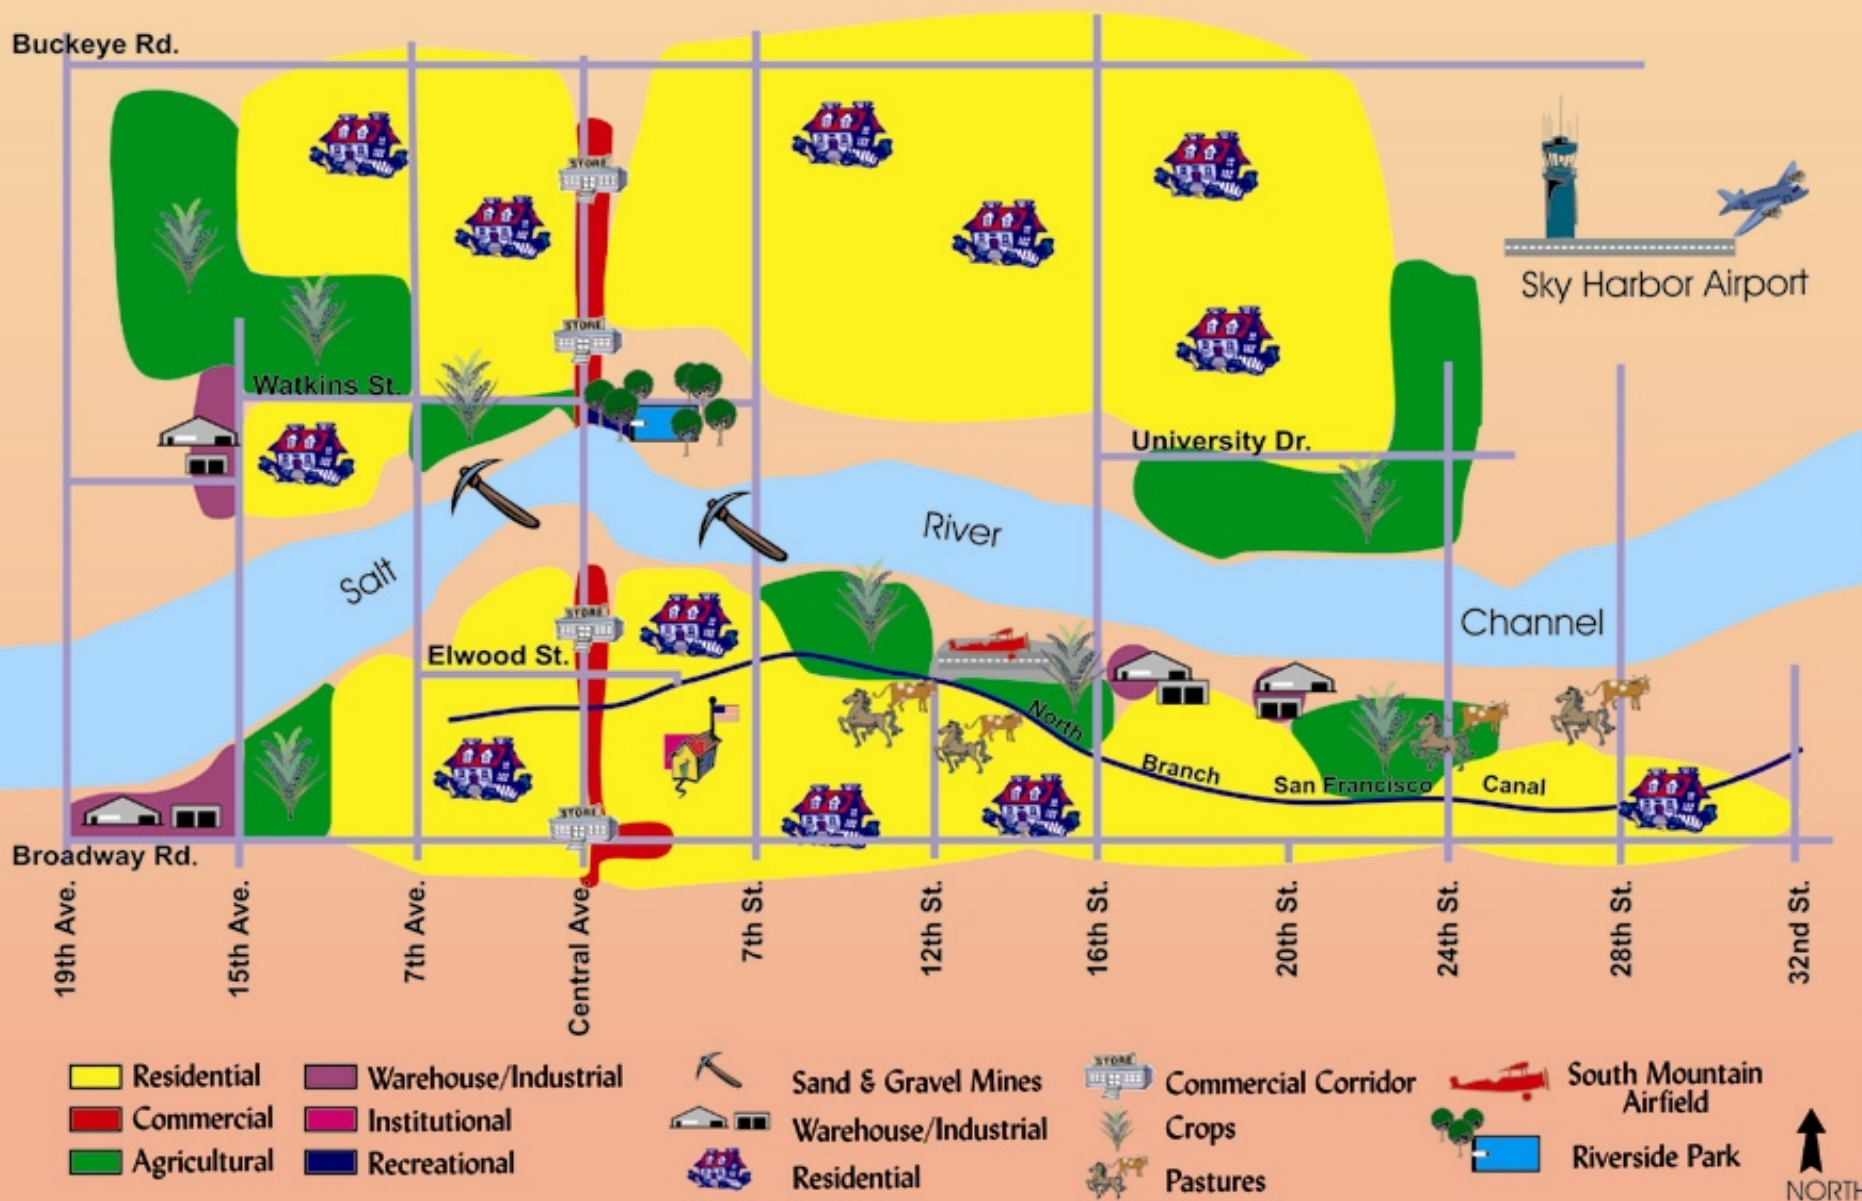

Rio Salado Beyond the Banks

Historical Character Map - Circa 1962

Rio Salado Beyond The Banks Area (Existing) Character Map

- 
 Beyond the Banks Boundary
- 
 Rio Salado Habitat Restoration Project
- 
 Existing Gateway
- 
 Commercial Corridor
- 
 Commerce Park
- 
 Bus Transit Station
- 
 Police Station
- 
 Sand & Gravel

Rio Salado Beyond The Banks Area (Proposed) Future Character Map

- Multi Use Trail
- Beyond the Banks Boundary
- Rio Salado Habitat Restoration Project
- Existing Gateway
- Future Gateway
- Rio Salado Scenic Drive
- Parkway Options
- Ed Pastor Transit Center
- Commercial Corridor
- Future "Audubon Nature Center"
- Future Golf Course
- Commerce Park
- Police Station